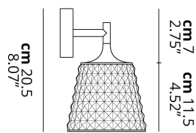

VALENTINA

FEATURES

- **Frame:** Metal
- **Diffusor:** PMMA
- **Dimmable:** Yes
- **Dimmer:** Not Included
- **Bulb:** Included

BULB

LED 2700K 1 x 6.5W | 600 lm

or

LED 3000K 1 x 6.5W | 650 lm

SPECIFICATION SHEET

CERTIFICATION

PHOTOMETRIC CURVE

FRAME	DIFFUSOR	LED COLOUR	CODE
Chrome	Crystal	2700K	166003
Chrome	Crystal	3000K	166004