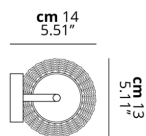

VALENTINA

FEATURES

- **Frame:** Metal
- **Diffusor:** PMMA
- **Dimmable:** Yes
- **Dimmer:** Not Included
- **Bulb:** Included

BULB

LED 2700K 1 x 6.5W | 600 lm

or

LED 3000K 1 x 6.5W | 650 lm

SPECIFICATION SHEET

CERTIFICATION

PHOTOMETRIC CURVE

FRAME	DIFFUSOR	LED COLOUR	CODE
Chrome	Crystal	2700K	166003
Chrome	Crystal	3000K	166004